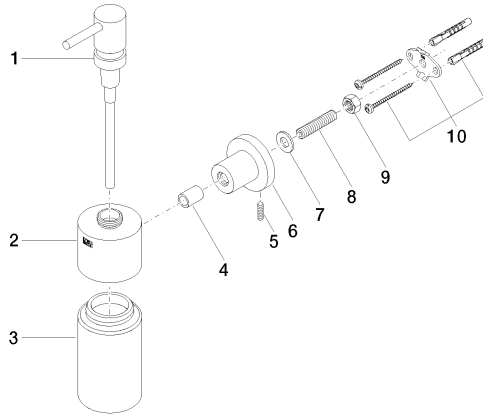

83 435 892

- bottle made of crystal glass, matt
- width 60mm
- height 200 mm
- rosette Ø 55 mm
- 250 ml bottle
- 144mm projection

	Platinum	83 435 892-08
	Chrome	83 435 892-00
	Brushed Platinum	83 435 892-06
	Dark Chrome	83 435 892-19
	Brushed Durabronze (23kt Gold)	83 435 892-28
	Matte Black	83 435 892-33
	Brushed Champagne (22kt Gold)	83 435 892-46
	Champagne (22kt Gold)	83 435 892-47
	Brushed Chrome	83 435 892-93
	Brushed Dark Platinum	83 435 892-99

83 435 892

mm [inches]

83 435 892

Parts for other finishes can be found here: [Chrome](#)

## Spare parts list

No.	Item Number	Name	Quantity used	Delivery time
1	90 10 10 535 00-08	dispenser	1	40
2	90 10 10 529 00-08	base	1	-
Spare part can no longer be ordered, please order the replacement item				
3	90 90 04 001 00 82	glass	1	2
4	08 17 20 624-08	holder	1	40
5	04 31 11 113 00 90	pin	1	2
6	08 17 89 505-08	holder	1	40
7	09 30 11 046 90	disc	1	2
8	08 18 50 586 90	screw	1	2
9	09 23 10 026 90	nut	1	2
10	05 17 20 739 00 90	fixing set	1	2